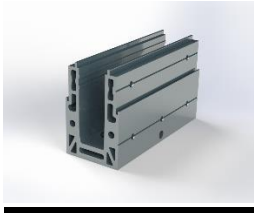

BV 9500

29.2 € piece

BV 9501

7.15 € / m

BV 9501K

2.62 € / piece

BV 9500S

33.58 € / piece

BV9502

9.49 € / m

BV 9503

6.57€ / m